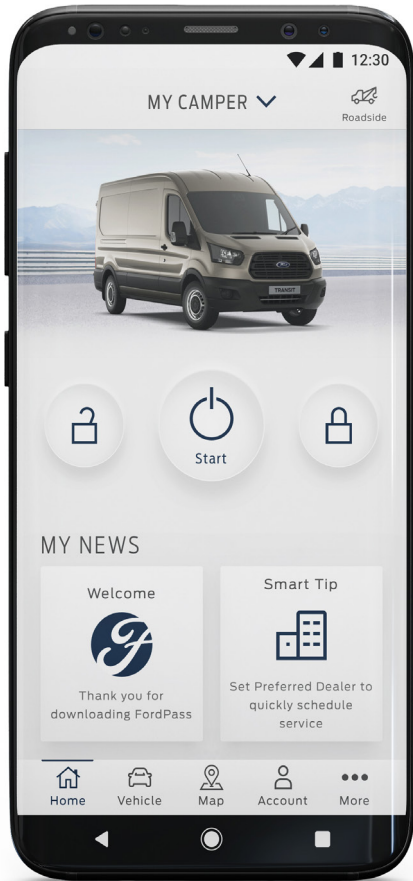

FORDPASS CONNECT

Wherever the road takes you, stay connected.

ACTIVATE THE APP IN 3 EASY STEPS

1

Download the FordPass App and create an account.

2

Add your Vehicle Identification Number (VIN) to the app, then tap 'Activate Vehicle'. Your VIN can be found on the driver's side bottom corner of the windshield.

3

When you start your vehicle*, a message behind the steering wheel will say, 'confirm association of this vehicle to user...' Press 'OK' on the steering wheel buttons.

That's it! Your camper is connected. Now see what it can do.

FORDPASS CONNECT

Discover a range of smart systems designed to keep you and your camper effortlessly connected on every adventure.

Remote Lock/Unlock

Never wonder again if your camper is locked when you're too far away to check. Use FordPass to remotely lock or unlock from anywhere, then get on with your day without worry.

Vehicle Location

View the location your vehicle was last turned on or off in a map within FordPass, and see directions to the vehicle from your current location. It's perfect for when you need to find your way back to the camper after a long day exploring.