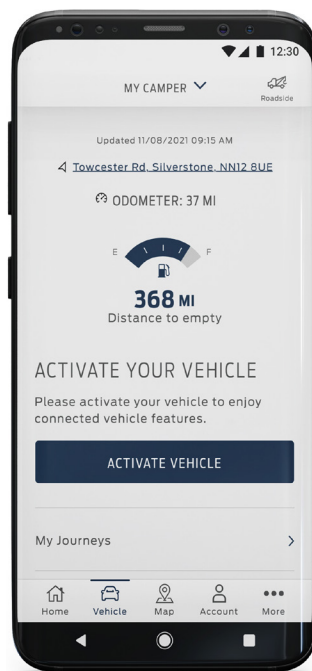

FORDPASS CONNECT

Wherever the road takes you, stay connected.

ACTIVATE THE APP IN 3 EASY STEPS

1

Download the FordPass App and create an account.

2

Add your Vehicle Identification Number (VIN) to the app, then tap 'Activate Vehicle'. Your VIN can be found on the driver's side bottom corner of the windshield.

3

When you start your vehicle*, a message behind the steering wheel will say, 'confirm association of this vehicle to user...' Press 'OK' on the steering wheel buttons.

That's it! Your camper is connected. Now see what it can do.

Vehicle Location

View the location your vehicle was last turned on or off in a map within FordPass, and see directions to the vehicle from your current location. It's perfect for when you need to find your way back to the camper after a long day exploring.