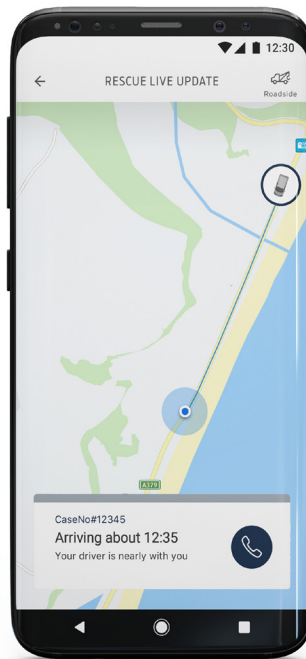

FORDPASS CONNECT

Discover a range of smart systems designed to keep you and your camper effortlessly connected on every adventure.

Remote Lock/Unlock

Never wonder again if your camper is locked when you're too far away to check. Use FordPass to remotely lock or unlock from anywhere, then get on with your day without worry.

Remote Start

Cold morning? Automatic vehicles can be started remotely so that they're warmed up, de-iced, and ready to go when you are.

Roadside Assistance

A Roadside Assistance Plan makes it easy to get back on the road. If you run into trouble, you can easily contact Roadside Assistance in the app**, and track them on their way to you. They'll be given your precise location, and information on your vehicle, so they know the issue before they even arrive.

SecuriAlert

SecuriAlert puts your camper into a heightened state of security. Activate it when you leave your vehicle for extra peace of mind. If it detects your doors being unlocked or opened (even with a duplicate key), you'll get a notification straight to your phone.

Health Status + Alerts

Your camper's health is important. And discovering potential issues early can make a huge difference. See your vehicle's health status at a glance or in detail, and get alerts when something needs your attention. You'll get accurate updates on tyre pressure, oil life and other fluid levels.

Vehicle Location

View the location your vehicle was last turned on or off in a map within FordPass, and see directions to the vehicle from your current location. It's perfect for when you need to find your way back to the camper after a long day exploring.

Ford policy is one of continuous product development. The right is reserved to change the items illustrated and described. FordPass features shown are available with selected vehicle models and specifications.

*Vehicle specification shown may differ.

**The Roadside Assistance feature requires an active Roadside Assistance Plan.