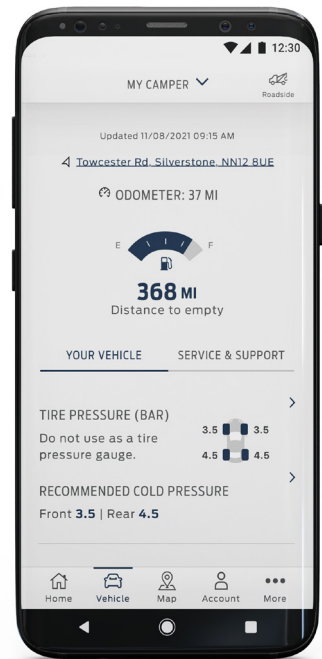

FORDPASS CONNECT

Discover a range of smart systems designed to keep you and your camper effortlessly connected on every adventure.

Remote Lock/Unlock

Never wonder again if your camper is locked when you're too far away to check. Use FordPass to remotely lock or unlock from anywhere, then get on with your day without worry.

Remote Start

Cold morning? Automatic vehicles can be started remotely so that they're warmed up, de-iced, and ready to go when you are.

Roadside Assistance

A Roadside Assistance Plan makes it easy to get back on the road. If you run into trouble, you can easily contact Roadside Assistance in the app**, and track them on their way to you. They'll be given your precise location, and information on your vehicle, so they know the issue before they even arrive.

SecuriAlert

SecuriAlert puts your camper into a heightened state of security. Activate it when you leave your vehicle for extra peace of mind. If it detects your doors being unlocked or opened (even with a duplicate key), you'll get a notification straight to your phone.

Health Status + Alerts

Your camper's health is important. And discovering potential issues early can make a huge difference. See your vehicle's health status at a glance or in detail, and get alerts when something needs your attention. You'll get accurate updates on tyre pressure, oil life and other fluid levels.

Vehicle Location

View the location your vehicle was last turned on or off in a map within FordPass, and see directions to the vehicle from your current location. It's perfect for when you need to find your way back to the camper after a long day exploring.

Ford policy is one of continuous product development. The right is reserved to change the items illustrated and described. FordPass features shown are available with selected vehicle models and specifications.

*Vehicle specification shown may differ.

**The Roadside Assistance feature requires an active Roadside Assistance Plan.