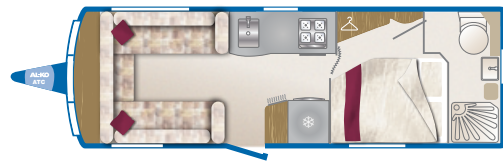

**Bologna 4 Berth
Twin-Axle**

	Genoa	Milan	Verona	Rimini	Ancona	Bologna Twin-Axle
Berths	2	4	4	4	6	4
Internal Length	4.902m / 16'1"	5.678m / 18'8"	5.678m / 18'8"	5.678m / 18'8"	5.678m / 18'8"	6.292m / 20'8"
Shipping Length	6.475m / 21'3"	7.251m / 23'9"	7.251m / 23'9"	7.251m / 23'9"	7.251m / 23'9"	7.865m / 25'10"
Overall Width	2.28m / 7'6"	2.28m / 7'6"	2.28m / 7'6"	2.28m / 7'6"	2.28m / 7'6"	2.28m / 7'6"
Overall Height	2.63m / 8'8"	2.63m / 8'8"	2.63m / 8'8"	2.63m / 8'8"	2.63m / 8'8"	2.63m / 8'8"
Internal Headroom	1.96m / 6'5"	1.96m / 6'5"	1.96m / 6'5"	1.96m / 6'5"	1.96m / 6'5"	1.96m / 6'5"
Awning Size	968cm	1046cm	1046cm	1046cm	1046cm	1113cm
Tyre Sizes	185/ R14 L1104N	185/ R14 L1104N	185/ R14 L1104N	185/ R14 L1104N	185/ R14 L1104N	185/65 R14 L193N
MTPLM	1356kg / 26.7cwt	1499kg / 29.5cwt	1490kg / 29.3cwt	1499kg / 29.5cwt	1499kg / 29.5cwt	1670kg / 32.9cwt
MRO	1215kg / 23.9cwt	1331kg / 26.2cwt	1322kg / 26.0cwt	1330kg / 26.2cwt	1311kg / 25.8cwt	1495kg / 29.4cwt
Optional Equipment Payload Allowance	15kg / 0.3cwt	15kg / 0.3cwt	15kg / 0.3cwt	15kg / 0.3cwt	15kg / 0.3cwt	15kg / 0.3cwt
Total User Payload	141kg / 2.8cwt	168kg / 3.3cwt	168kg / 3.3cwt	169kg / 3.3cwt	188kg / 3.7cwt	175kg / 3.4cwt
Front Double	6'10" x 6'3"	6'10" x 6'3"	6'10" x 5'3"	6'10" x 5'3"	6'10" x 5'7"	6'10" x 5'9"
Front N/S Single	6'3" x 2'3"	6'3" x 2'3"	5'6" x 2'3"	5'6" x 2'3"	5'7" x 2'3"	5'11" x 2'3"
Front O/S Single	6'3" x 2'3"	6'3" x 2'3"	5'3" x 2'3"	5'3" x 2'3"	5'7" x 2'3"	6'3" x 2'3"
N/S Single	-	-	-	-	5'7" x 2'6"	-
O/S Single	-	6'4" x 2'2"	-	-	-	-
O/S Overhead Single	-	6'3" x 2'0"	-	-	-	-
Rear Fixed Bunks	-	-	-	-	6'3" x 2'1" (x3)	-
N/S Rear Fixed Single	-	-	-	6'4" x 2'3"	-	-
O/S Rear Fixed Single	-	-	-	6'0" x 2'3"	-	-
Rear Fixed Double	-	-	6'4" x 4'6"	-	-	6'4" x 4'6"

The method of calculating the MRO and payload figures has been changed for the 2011 model year. Allowances for essential equipment previously accounted for in the user payload are now either within the MRO (e.g. gas cylinders) or the personal effects payload allowance (e.g. leisure battery).