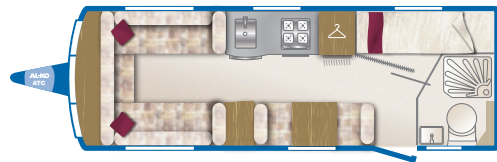

Ancona 6 Berth