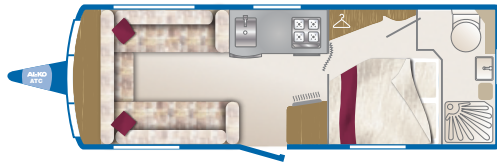

Verona 4 Berth