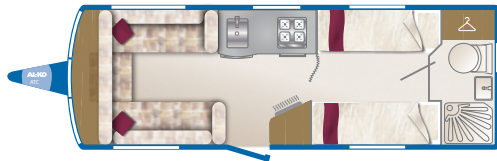

Rimini 4 Berth