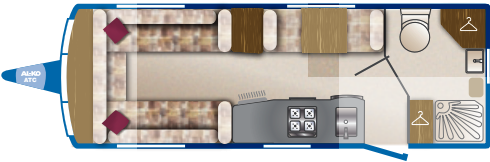

Milan 4 Berth