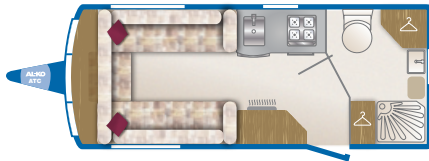

Model Range & Technical Specifications

Genoa 2 Berth