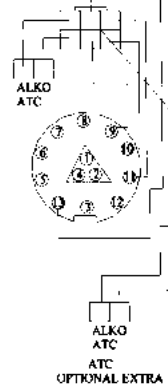

WIRING DIAGRAMS

230 VOLT & 12 VOLT PRIMARY CIRCUIT DIAGRAM - RANGER & RANGER GT60

COLOUR KEY
OG-ORANGE/GREEN
YEL-YELLOW/ALUM
Y-YELLOW(C/P)
RD-RED
WH-WHITE
BL-BLUE
RD/O-RED/ORANGE
O-ORANGE
BL/RD-BLUE/RED
G/B-GREEN/BLUE
G/RD-GREEN/RED
O/BLK-ORANGE/BLACK
G/BK-GREEN/BROWN
B/W-BLACK/WHITE
G-GREEN
B/BR-BLUE/BROWN
G/BK-GREEN/BLACK
P-PURPLE
B-BLACK
O/W-ORANGE/WHITE
GY-GRY
Y/B-YELLOW/BLACK
CONNECTIONS FROM 13 PIN PLUG