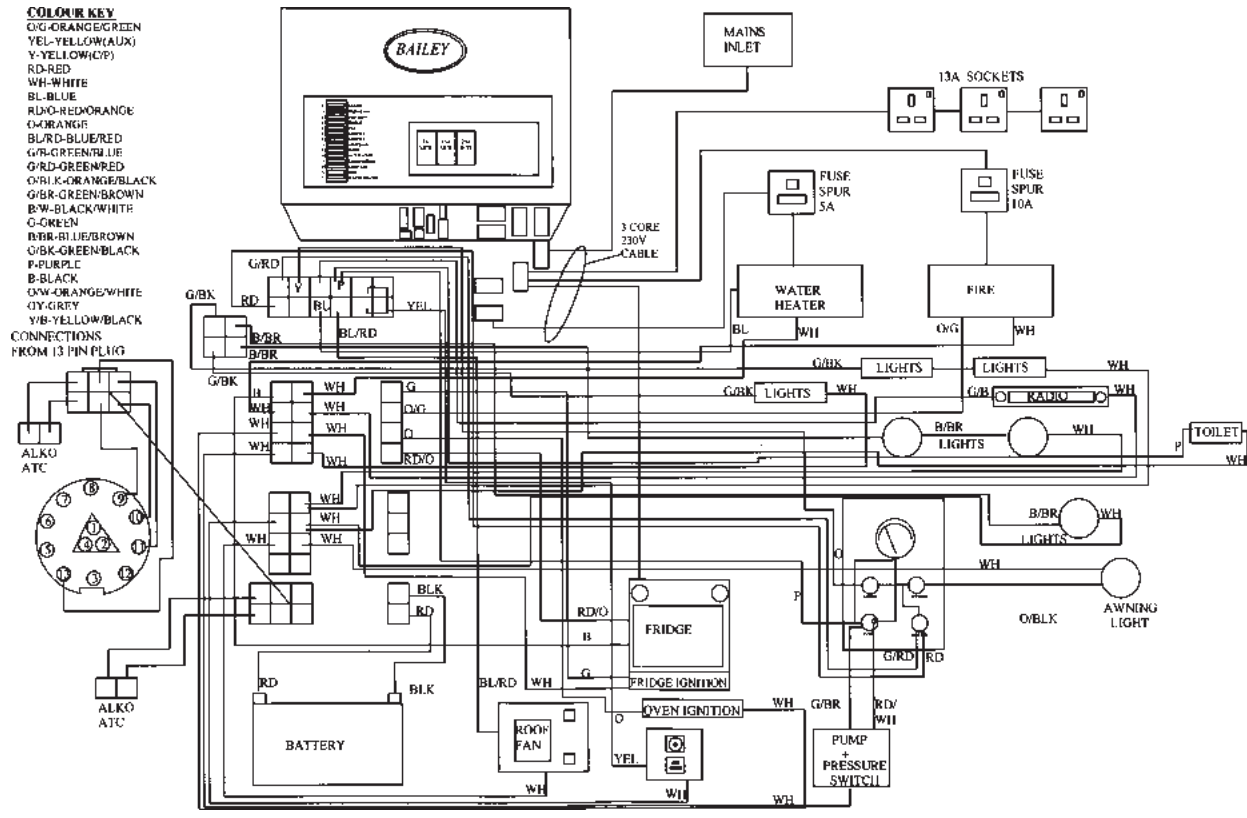

WIRING DIAGRAMS

230 VOLT & 12 VOLT PRIMARY CIRCUIT DIAGRAM - PAGEANT

COLOUR KEY

1. O/O-ORANGE/GREEN
   - YEL-YELLOW(AUX)
   - Y-YELLOW(W/P)
   - RD-RED
   - WH-WHITE
   - BL-BLUE
   - RD/O-RED/ORANGE
   - O-ORANGE
   - BL/RD-BLUE/RED
   - G/RD-RED/BLUE
   - G/RD-GREEN/RED
   - O/BLK-ORANGE/BLACK
   - G/BR-GREEN/BROWN
   - B/W-BLACK/WHITE
   - G-GREEN
   - B/BR-BLUE/BROWN
   - O/BK-GREEN/BLACK
   - P-PURPLE
   - B-BLACK
   - O/W-ORANGE/WHITE
   - OY-GREY
   - Y/B-YELLOW/BLACK
2. CONNECTIONS FROM 13 PIN PLUG