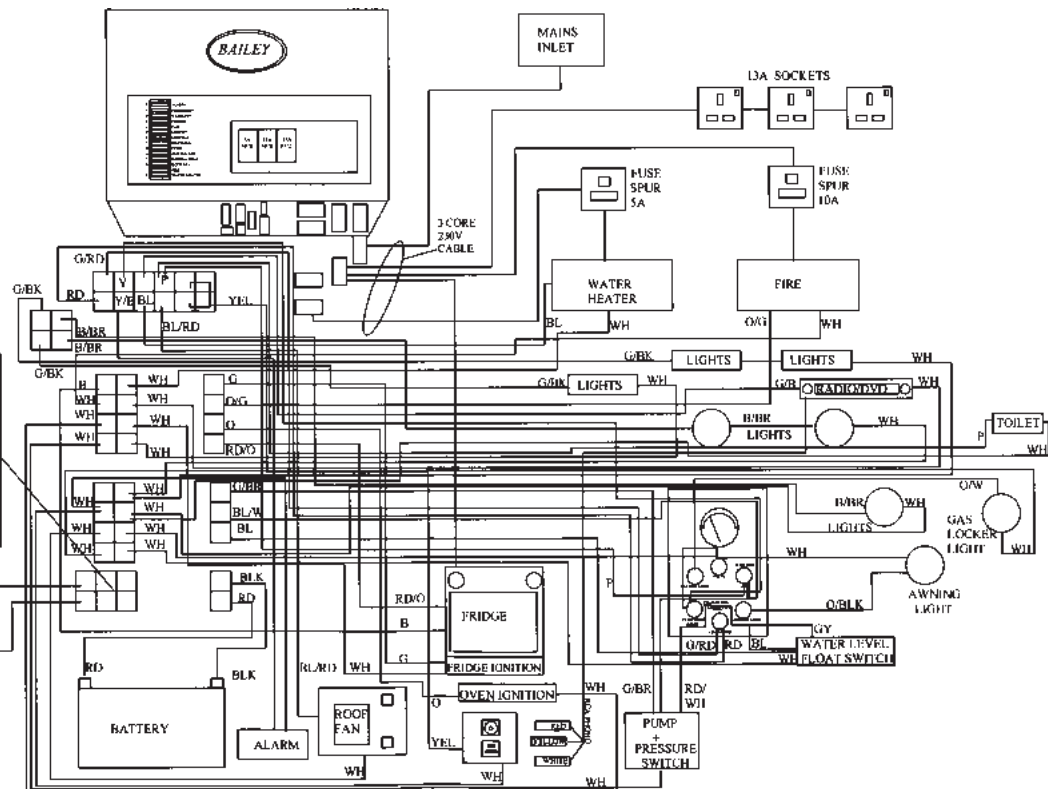

CONNECTIONS FROM 13PIN PLUG

WIRING DIAGRAMS

SENATOR CONTROL PANEL DIAGRAM

SOCKET VIEWED FROM CABLE ENTRY

FUSE/MCB SPECIFICATION - ALL MODELS

FUSES

Caravan Battery -	10 amp blade (red)
Caravan Battery +	15 amp blade (blue)
Charger +	15 amp blade (blue)
Permanent live supply from car +	10 amp blade (red)
Permanent live supply from car -	10 amp blade (red)
Fridge	15 amp blade (blue)
Pump	10 amp blade (red)
Auxiliary 1	10 amp blade (red)
Auxiliary 2	10 amp blade (red)
Lights	10 amp blade (red)
Truma Ultrastore	230 volt 5 amp cartridge
Refrigerator	230 volt 3 amp cartridge
Truma Ultraheat	230 volt 10 / 13 amp cartridge
Clock battery	E90 - LR1 - N - 1.5 volt
Smoke alarm battery	9 volt