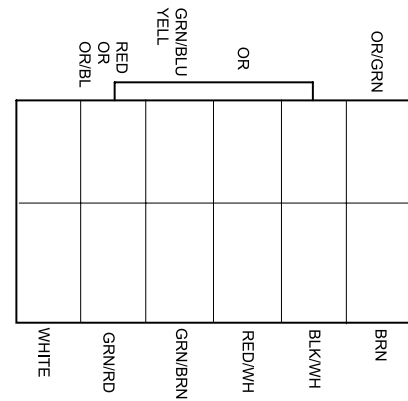

CONNECTIONS FROM 13PIN PLUG

WIRING DIAGRAMS

SENATOR CONTROL PANEL DIAGRAM

SOCKET VIEWED FROM CABLE ENTRY

FUSE/MCB SPECIFICATION - ALL MODELS

FUSES

Caravan Battery -	10 amp blade (red)
Caravan Battery +	15 amp blade (blue)
Charger +	15 amp blade (blue)
Permanent live supply from car +	10 amp blade (red)
Permanent live supply from car -	10 amp blade (red)
Fridge	15 amp blade (blue)
Pump	10 amp blade (red)
Auxiliary 1	10 amp blade (red)
Auxiliary 2	10 amp blade (red)
Lights	10 amp blade (red)
Truma Ultrastore	230 volt 5 amp cartridge
Refrigerator	230 volt 3 amp cartridge
Truma Ultraheat	230 volt 10 / 13 amp cartridge
Clock battery	E90 - LR1 - N - 1.5 volt
Smoke alarm battery	9 volt