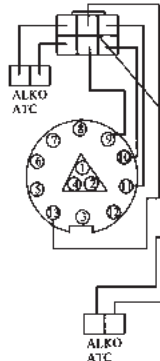

WIRING DIAGRAMS

230 VOLT & 12 VOLT PRIMARY CIRCUIT DIAGRAM - SENATOR

COLOUR KEY

- OR-GREEN/RED
- YEL-YELLOW/BLACK
- Y-YELLOW/RED
- RD-RED
- WH-WHITE
- BL-BLUE
- RD/O-RED/BLACK
- O-ORANGE
- BL/RD-BLUE/RED
- G/B-GREEN/BLACK
- G/RD-GREEN/RED
- O/BLK-ORANGE/BLACK
- G/B-R-GREEN/BROWN
- B/W-BLACK/WHITE
- G-GREEN
- B/B-R-BLUE/BROWN
- G/BLK-GREEN/BLACK
- P-PURPLE
- B-BLACK
- O/W-ORANGE/WHITE
- GY-GREY
- Y/B-YELLOW/BLACK

CONNECTIONS FROM 13PIN PLUG