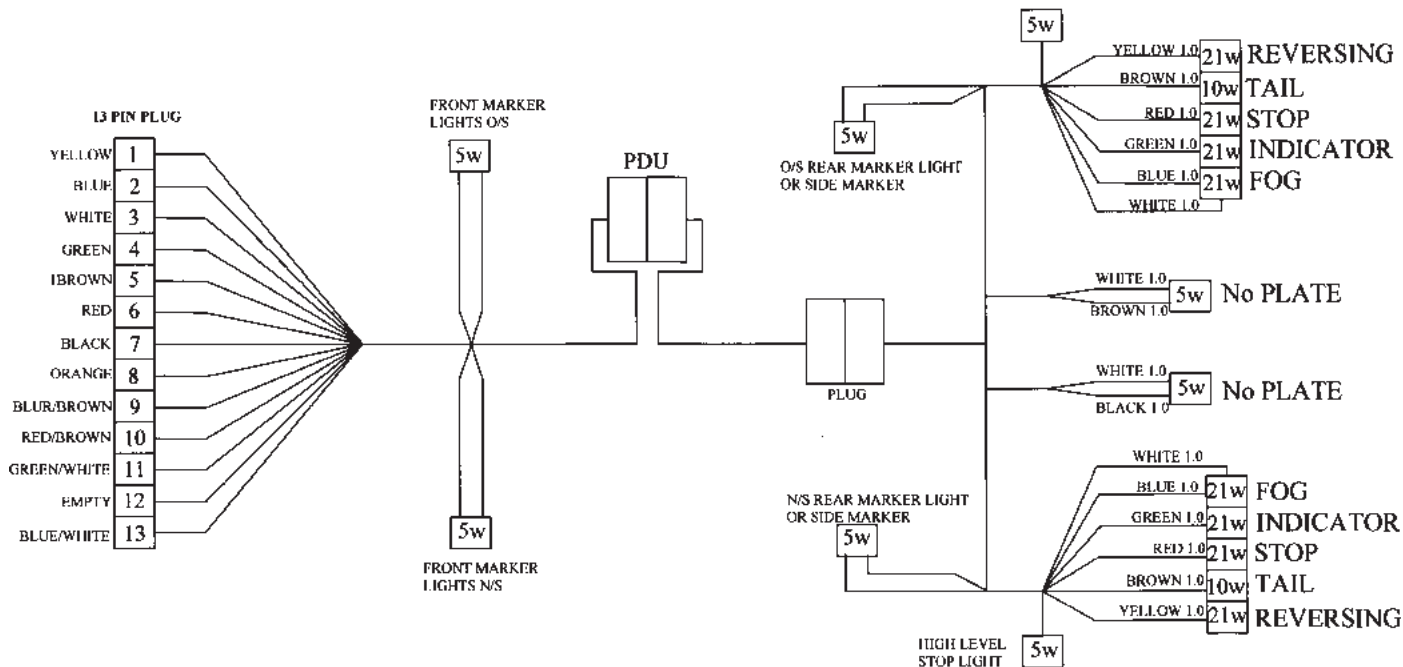

ROADLIGHT WIRING – SENATOR

NOTE: ALL CABLE SIZES GIVEN IN MM²