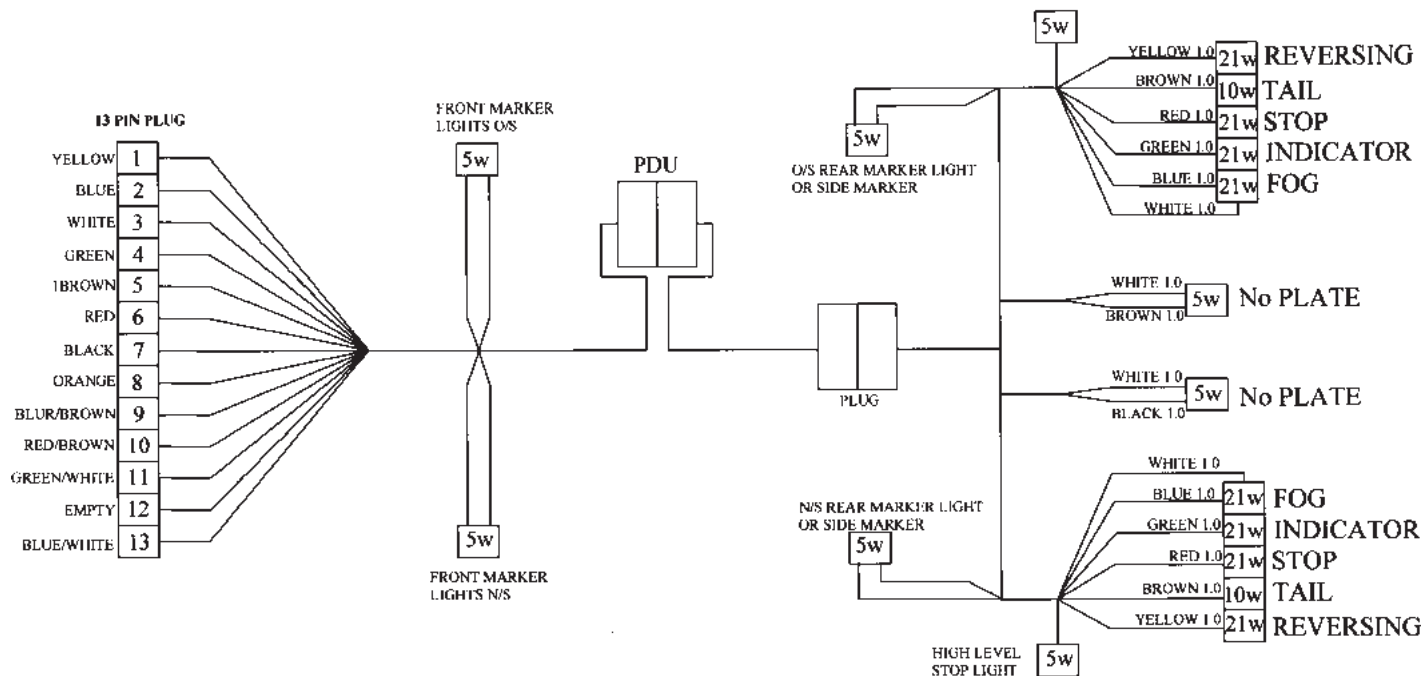

ROADLIGHT WIRING – RANGER & RANGER GT60

NOTE: ALL CABLE SIZES GIVEN IN MM²