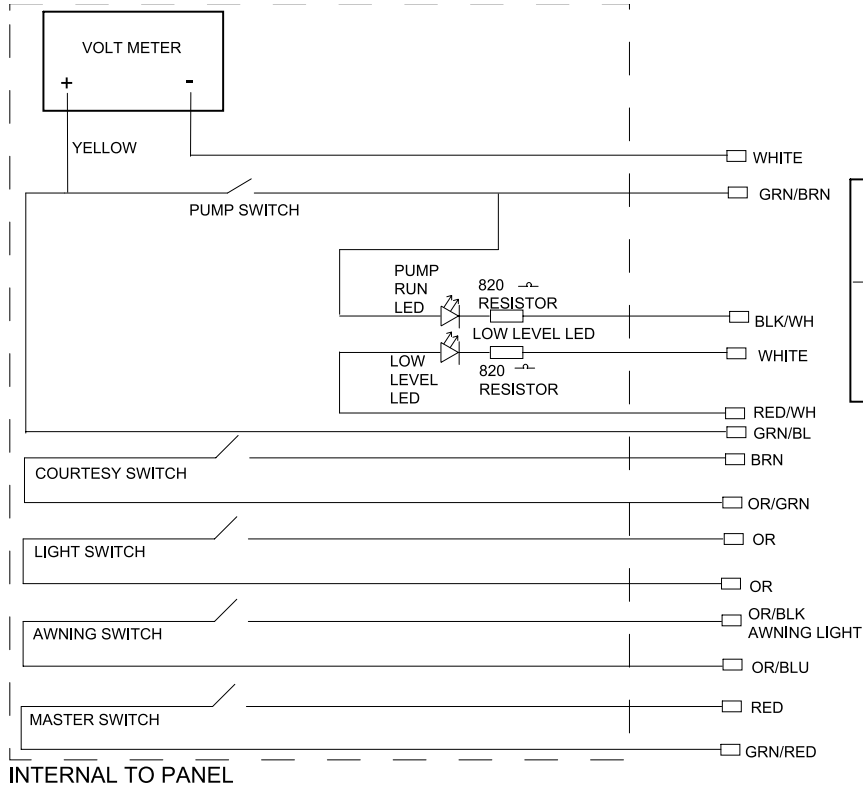

CONNECTIONS FROM 13PIN PLUG

WIRING DIAGRAMS

SENATOR CONTROL PANEL DIAGRAM

SOCKET VIEWED FROM CABLE ENTRY

FUSE/MCB SPECIFICATION - ALL MODELS

FUSES

Caravan Battery -	10 amp blade (red)
Caravan Battery +	15 amp blade (blue)
Charger +	15 amp blade (blue)
Permanent live supply from car +	10 amp blade (red)
Permanent live supply from car -	10 amp blade (red)
Fridge	15 amp blade (blue)
Pump	10 amp blade (red)
Auxiliary 1	10 amp blade (red)
Auxiliary 2	10 amp blade (red)
Lights	10 amp blade (red)
Truma Ultrastore	230 volt 5 amp cartridge
Refrigerator	230 volt 3 amp cartridge
Truma Ultraheat	230 volt 10 / 13 amp cartridge
Clock battery	E90 - LR1 - N - 1.5 volt
Smoke alarm battery	9 volt