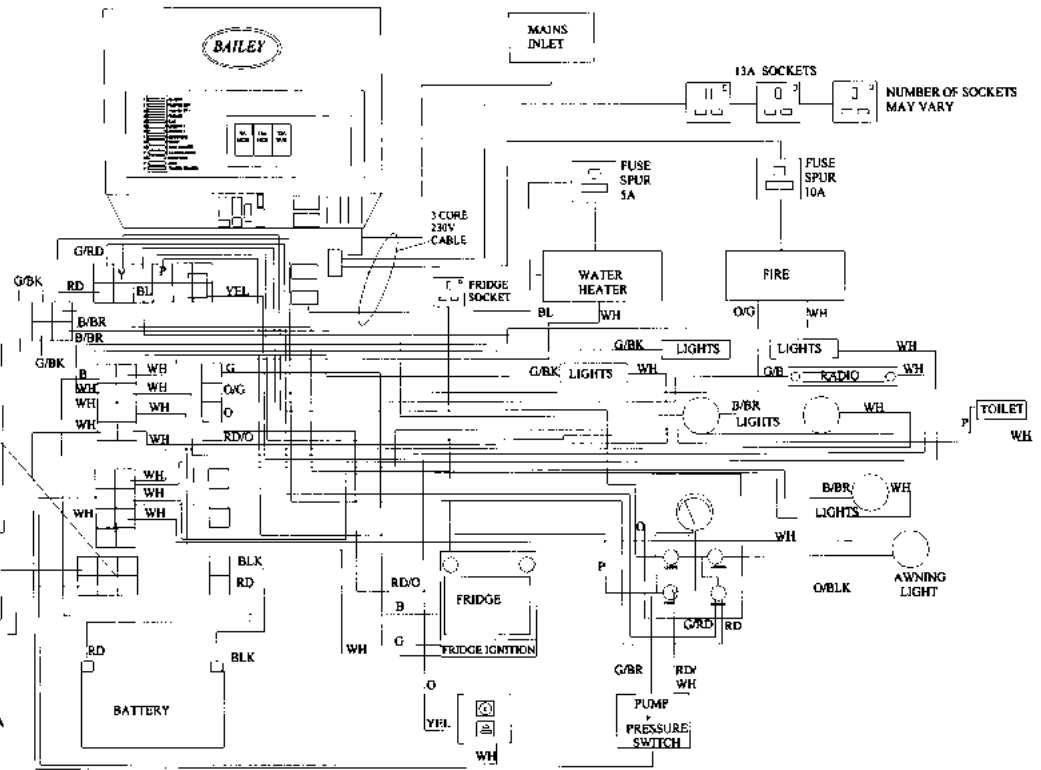

WIRING DIAGRAMS

230 VOLT & 12 VOLT PRIMARY CIRCUIT DIAGRAM - RANGER & RANGER GT60

COLOUR KEY
OG-ORANGE/GREEN
YEL-YELLOW/ALUM
Y-YELLOW(C/P)
RD-RED
WH-WHITE
BL-BLUE
RD/O-RED/ORANGE
O-ORANGE
BL/RD-BLUE/RED
G/B-GREEN/BLUE
G/RD-GREEN/RED
O/BLK-ORANGE/BLACK
G/BK-GREEN/BROWN
B/W-BLACK/WHITE
G-GREEN
B/BR-BLUE/BROWN
G/BK-GREEN/BLACK
P-PURPLE
B-BLACK
O/W-ORANGE/WHITE
GY-GRY
Y/B-YELLOW/BLACK
CONNECTIONS FROM 13 PIN PLUG